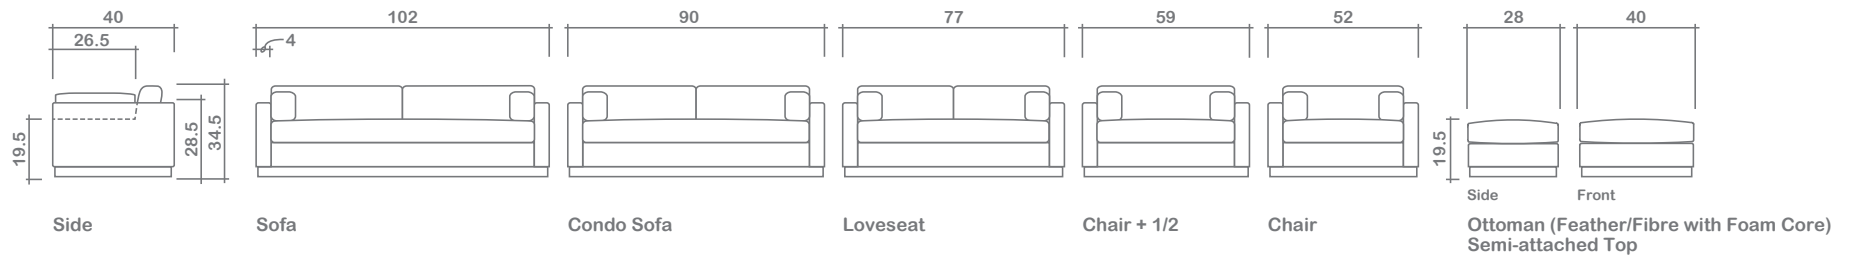

# MALIBU

COLLECTION

**Arms Detachable:** No

**Sofa Beds & other components available:** No

**GENERAL INFORMATION:**

- \*see fabric swatch for exact colour
- \*dye-lot of the actual fabric and the swatch may not be exact match
- \*overall dimensions may vary +/- 1"
- \*no zipper/inserts in fibre filled toss pillows

**SPECIFICATIONS:**

- Back:** Loose
- Back Pillows:** Feather/fibre fill, top stitch, box band
- Body:** Top stitch on arms & back
- Seat Cushions:** 4" thick foam with feather/fibre wrap, top stitch, box band
- Suspension:** Seat: Springs
- Side Pillows:** 28" x 15", feather/fibre fill, top stitch, box band