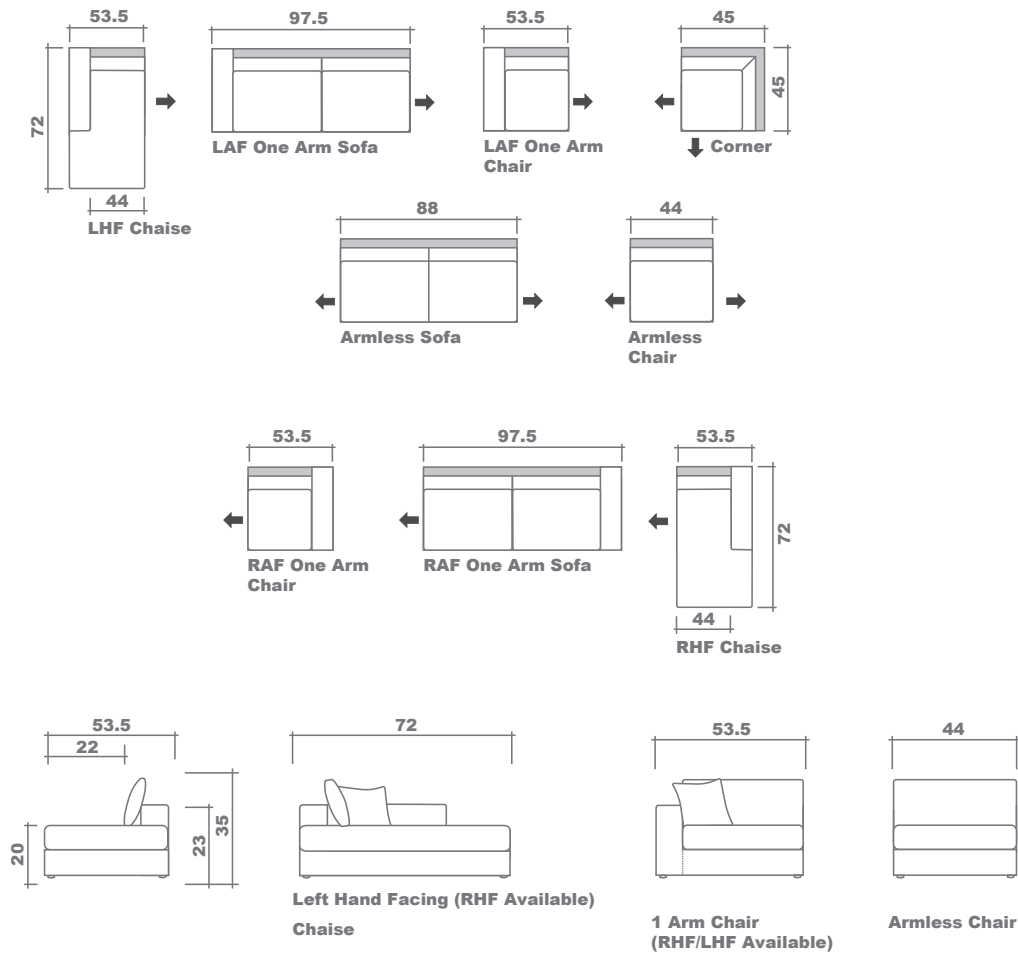

Soren Sectional Planner

This style cannot be customized from standard size dimensions

GENERAL INFORMATION:

*dye-lot of the actual fabric and the swatch may not be exact match
 *no zipper/inserts in fibre filled toss pillows
 *overall dimensions may vary +/- 1"

*see fabric swatch for exact colour
 *seat depth can not be customized
 *sectional clips are not required