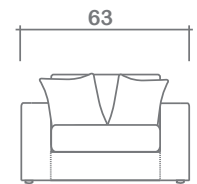

## Soren Collection

Sofa

Chair

**Arms Detachable:** No

**\*This style cannot be customized from standard size dimensions\***

**GENERAL INFORMATION:**

- \*dye-lot of the actual fabric and the swatch may not be exact match
- \*toss pillows with zipper & feather/fibre filled inserts
- \*overall dimensions may vary +/- 1"
- \*see fabric swatch for exact colour
- \* Seat depth cannot be customized
- \* Sectional clips are not required

**SPECIFICATIONS:**

- Back:** Loose
- Back Pillows:** Box band, top stitch, fibre/feather blend
- Body:** Slipcovers, top stitch on arms and back
- Seat Cushions:** Box band, top stitch, 2" thick foam core with 2 layers of down and 1 layer of feather
- Suspension:** Pocket coils with 4" thick foam
- Toss Pillows:** Simple, 24" X 24", box band, 2 layers of down and 1 layer of feather
- Arms + Back:** 8" layer of foam on top

**LEG:**

Plastic 1.5"