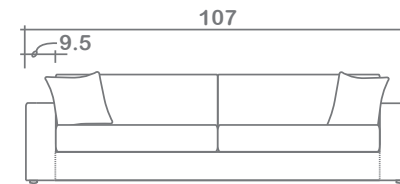

## Soren Collection

Sofa

Chair

**Arms Detachable:** No

**\*This style cannot be customized from standard size dimensions\***

**GENERAL INFORMATION:**

- \*dye-lot of the actual fabric and the swatch may not be exact match
- \*toss pillows with zipper & feather/fibre filled inserts
- \*overall dimensions may vary +/- 1"
- \*see fabric swatch for exact colour
- \* Seat depth cannot be customized
- \* Sectional clips are not required

**SPECIFICATIONS:**

- Back:** Loose
- Back Pillows:** Box band, top stitch, fibre/feather blend
- Body:** Slipcovers, top stitch on arms and back
- Seat Cushions:** Box band, top stitch, 2" thick foam core with 2 layers of down and 1 layer of feather
- Suspension:** Pocket coils with 4" thick foam
- Toss Pillows:** Simple, 24" X 24", box band, 2 layers of down and 1 layer of feather
- Arms + Back:** 8" layer of foam on top

**LEG:**

Plastic 1.5"