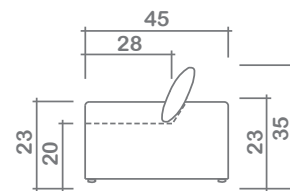

## Soren Collection

Sofa

Chair

**Arms Detachable:** No

**\*This style cannot be customized from standard size dimensions\***

**GENERAL INFORMATION:**

- \*dye-lot of the actual fabric and the swatch may not be exact match
- \*toss pillows with zipper & feather/fibre filled inserts
- \*overall dimensions may vary +/- 1"
- \*see fabric swatch for exact colour
- \* Seat depth cannot be customized
- \* Sectional clips are not required

**SPECIFICATIONS:**

- Back:** Loose
- Back Pillows:** Box band, top stitch, fibre/feather blend
- Body:** Slipcovers, top stitch on arms and back
- Seat Cushions:** Box band, top stitch, 2" thick foam core with 2 layers of down and 1 layer of feather
- Suspension:** Pocket coils with 4" thick foam
- Toss Pillows:** Simple, 24" X 24", box band, 2 layers of down and 1 layer of feather
- Arms + Back:** 8" layer of foam on top

**LEG:**

Plastic 1.5"