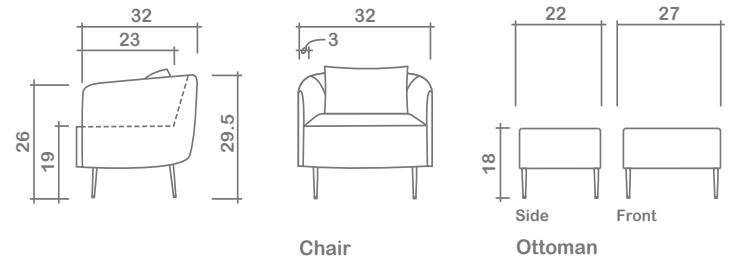

## Reese Chair

**Arms Detachable:** No

**No other items available in this style**

**GENERAL INFORMATION:**

- \*dye-lot of the actual fabric and the swatch may not be exact match
- \*no zipper/inserts in fibre filled toss pillows
- \*overall dimensions may vary +/- 1"
- \*see fabric swatch for exact colour

**SPECIFICATIONS:**

- Back:** Tight
- Body:** Simple stitch
- Seat Cushion:** Tight, 5" thick foam w/ polyester fibre wrap
- Suspension:** Seat: Webbing | Back: Webbing
- Toss Pillow:** Kidney, 23"x13", fibre fill