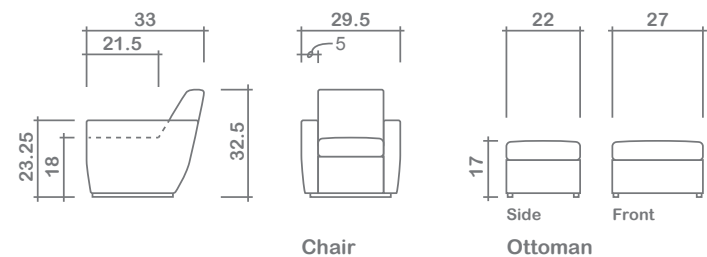

Noah Chair

Arms Detachable: No

No other items available in this style

GENERAL INFORMATION:

- *dye-lot of the actual fabric and the swatch may not be exact match
- *no zipper/inserts in fibre filled toss pillows
- *overall dimensions may vary +/- 1"
- *see fabric swatch for exact colour

SPECIFICATIONS:

- Back:** Tight
- Body:** Top stitch on arms & back
- Seat Cushion:** Box band, top stitch, 5" thick Crown Foam w/ polyester fibre wrap
- Suspension:** Seat: Springs | Back: Springs

LEG:

Swivel Base

Ottoman: Knock-in 1.5"