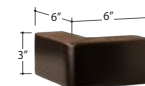

GENERAL INFORMATION:

- *dye-lot of the actual fabric and the swatch may not be exact match
- *height from top of siderails to top of slats is 2.5"
- *overall dimensions may vary +/- 1"
- *see fabric swatch for exact colour

SPECIFICATIONS:

- Headboard:** With channels, King-10, Queen-8, Double-7, Single-5
- Footboard:** With Channels, King-10, Queen-8, Double-7, Single-5

ASSEMBLY COMPONENTS:

- Footboard • Headboard
- Siderails w/ hardware • Metal frame w/ slats • Legs
- Floorboards (storage beds only)

LEG:

Footboard/headboard:
Uptown Dark

Centre leg on slat frame:
Metal 12" Black