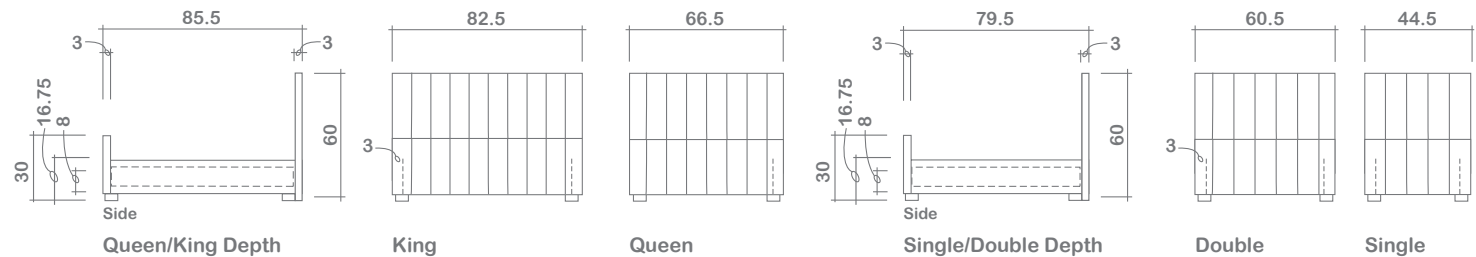

Nada Bed Collection

King, Queen & Double Sizes: Folding (2 halves) metal frame w/ wood slats | **Single Sizes:** Single piece metal frame w/ wood slats

Also Available: Headboards & beds with storage (*Dimensions may vary*)

GENERAL INFORMATION:

- *dye-lot of the actual fabric and the swatch may not be exact match
- *height from top of siderails to top of slats is 2.5"
- *overall dimensions may vary +/- 1"
- *see fabric swatch for exact colour

SPECIFICATIONS:

- Headboard:** With channels, King-10, Queen-8, Double-7, Single-5
- Footboard:** With Channels, King-10, Queen-8, Double-7, Single-5

ASSEMBLY COMPONENTS:

- Footboard • Headboard
- Siderails w/ hardware • Metal frame w/ slats • Legs
- Floorboards (storage beds only)

LEG:

Footboard/headboard:
Uptown Dark

Centre leg on slat frame:
Metal 12" Black