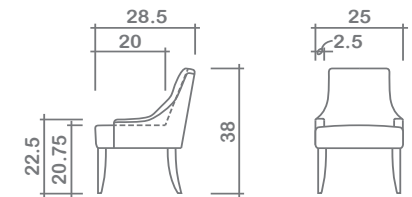

Laura Chair

Chair

No other items available in this style

GENERAL INFORMATION:

- *dye-lot of the actual fabric and the swatch may not be exact match
- *overall dimensions may vary +/- 1"
- *see fabric swatch for exact colour

SPECIFICATIONS:

- Back:** Tight
- Seat:** Tight, piped, 3" thick crown foam w/ polyester fibre wrap
- Suspension:** Seat: Webbing

LEG:

Flora Frame Dark