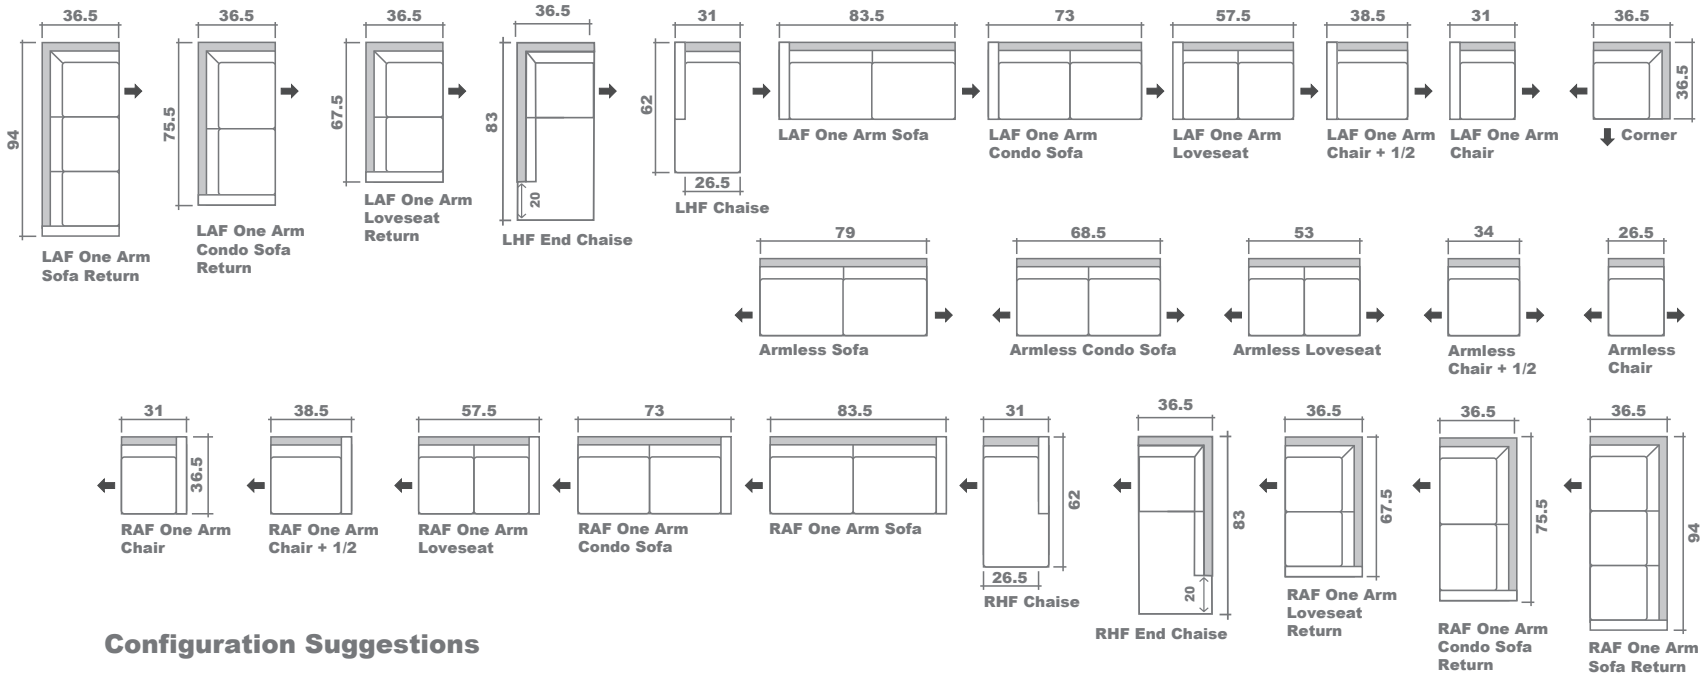

# Kane Sectional Planner

## Configuration Suggestions

### GENERAL INFORMATION:

- \*dye-lot of the actual fabric and the swatch may not be exact match
- \*no zipper/inserts in fibre filled toss pillows

- \*overall dimensions may vary +/- 1"
- \*see fabric swatch for exact colour