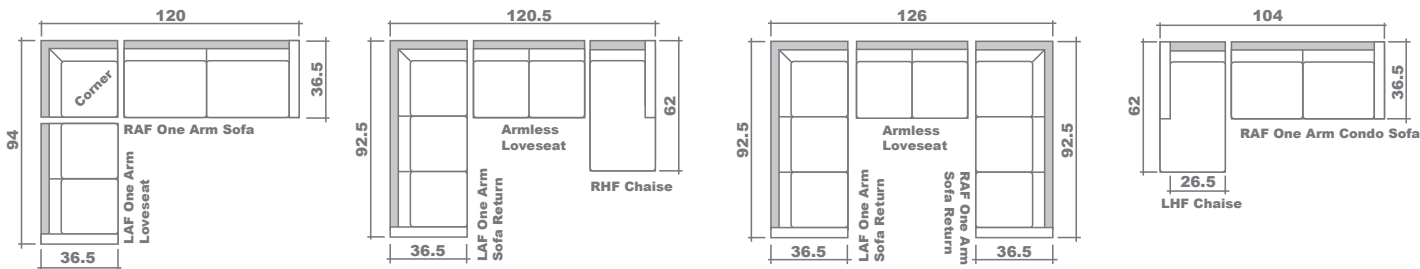

# Kane Sectional Planner

### GENERAL INFORMATION:

- \*dye-lot of the actual fabric and the swatch may not be exact match
- \*no zipper/inserts in fibre filled toss pillows

- \*overall dimensions may vary +/- 1"
- \*see fabric swatch for exact colour