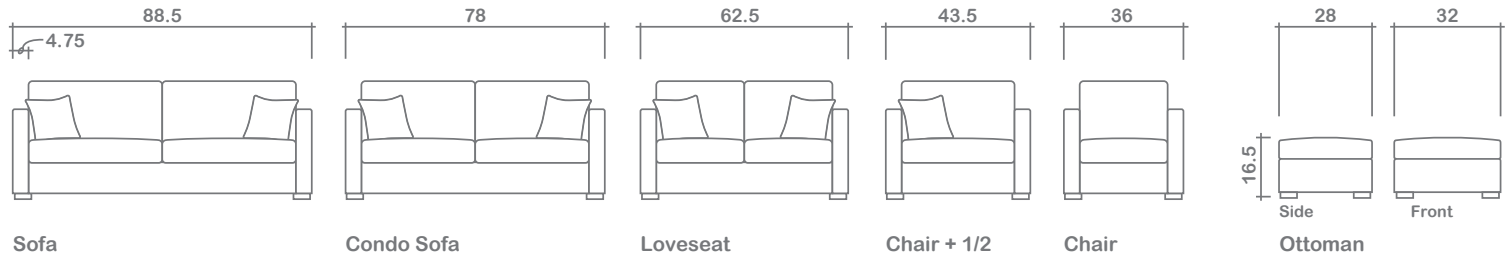

Kane Collection

Top
 Sofa/Chaise

Arms Detachable: No

See Kane Sectional Planner for more components

Sofa Beds Available: Yes (Dimensions vary to accommodate bed mechanism)

GENERAL INFORMATION:

- *dye-lot of the actual fabric and the swatch may not be exact match
- *no zipper/inserts in fibre filled toss pillows
- *overall dimensions may vary +/- 1"
- *see fabric swatch for exact colour

SPECIFICATIONS:

- Back:** Loose
- Back Pillows:** Knife edge, piped, fibre fill
- Body:** Top stitch on arms
- Seat Cushions:** Box band, piped, 7" thick Crown Foam w/ polyester fibre wrap
- Suspension:** Seat: Webbing | Back: Webbing
- Toss Pillows:** Piped, 18"x18", fibre fill