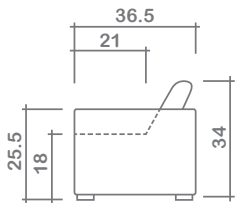

Kane Collection

Top
 Sofa/Chaise

Arms Detachable: No

See Kane Sectional Planner for more components

Sofa Beds Available: Yes (Dimensions vary to accommodate bed mechanism)

GENERAL INFORMATION:

- *dye-lot of the actual fabric and the swatch may not be exact match
- *no zipper/inserts in fibre filled toss pillows
- *overall dimensions may vary +/- 1"
- *see fabric swatch for exact colour

SPECIFICATIONS:

- Back:** Loose
- Back Pillows:** Knife edge, piped, fibre fill
- Body:** Top stitch on arms
- Seat Cushions:** Box band, piped, 7" thick Crown Foam w/ polyester fibre wrap
- Suspension:** Seat: Webbing | Back: Webbing
- Toss Pillows:** Piped, 18"x18", fibre fill