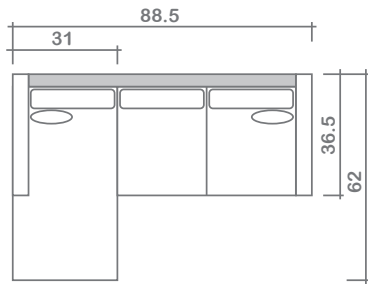

Kane Collection

Top
 Sofa/Chaise

Arms Detachable: No

See Kane Sectional Planner for more components

Sofa Beds Available: Yes (Dimensions vary to accommodate bed mechanism)

GENERAL INFORMATION:

- *dye-lot of the actual fabric and the swatch may not be exact match
- *no zipper/inserts in fibre filled toss pillows
- *overall dimensions may vary +/- 1"
- *see fabric swatch for exact colour

SPECIFICATIONS:

- Back:** Loose
- Back Pillows:** Knife edge, piped, fibre fill
- Body:** Top stitch on arms
- Seat Cushions:** Box band, piped, 7" thick Crown Foam w/ polyester fibre wrap
- Suspension:** Seat: Webbing | Back: Webbing
- Toss Pillows:** Piped, 18"x18", fibre fill