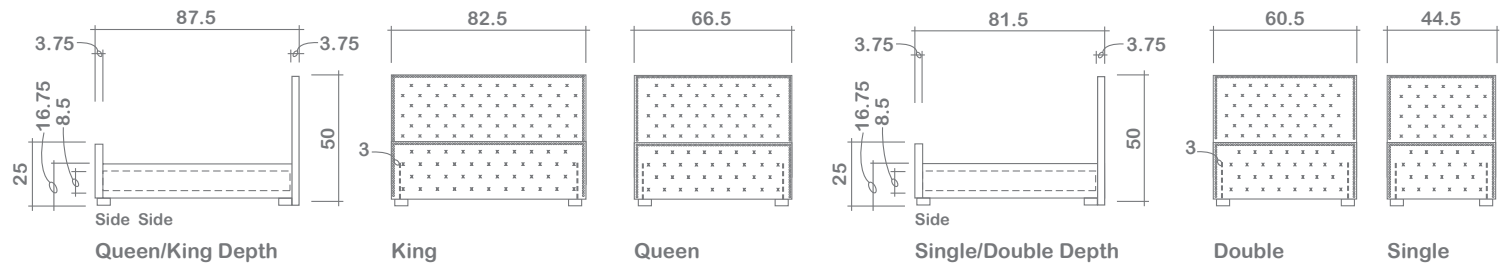

James Bed

King, Queen & Double Sizes: Folding (2 halves) metal frame w/ wood slats | **Single Sizes:** Single piece metal frame w/ wood slats | **Also Available:** Headboards & beds with storage (*Dimensions may vary*)

GENERAL INFORMATION:

- *dye-lot of the actual fabric and the swatch may not be exact match
- *height from top of siderails to top of slats is 2.5"
- *overall dimensions may vary +/- 1"
- *see fabric swatch for exact colour

SPECIFICATIONS:

- Headboard:** Diamond deep tufted w/ buttons, King-63, Queen-51, Double-45, Single-33
- Footboard:** Diamond deep tufted w/ buttons, King-42, Queen-34, Double-30, Single-22
- Nailheads:** On headboard & footboard, medium size, chrome stain