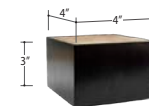

GENERAL INFORMATION:

- *dye-lot of the actual fabric and the swatch may not be exact match
- *height from top of siderails to top of slats is 2.5"
- *overall dimensions may vary +/- 1"
- *see fabric swatch for exact colour

SPECIFICATIONS:

- Headboard:** Diamond deep tufted w/ buttons, King-63, Queen-51, Double-45, Single-33
- Footboard:** Diamond deep tufted w/ buttons, King-42, Queen-34, Double-30, Single-22
- Nailheads:** On headboard & footboard, medium size, chrome stain

ASSEMBLY COMPONENTS:

- Footboard • Headboard
- Siderails w/ hardware • Metal frame w/ slats • Legs
- Floorboards (storage beds only)

LEG:

Footboard/siderails: August Dark

Headboard: Glides

Centre leg on slat frame:
Metal 12" Black