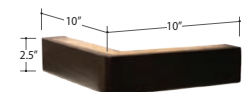

LEG:

Footboard/siderails: Mike Dark

Headboard: Glides

Centre leg on slat frame:
Metal 12" Black