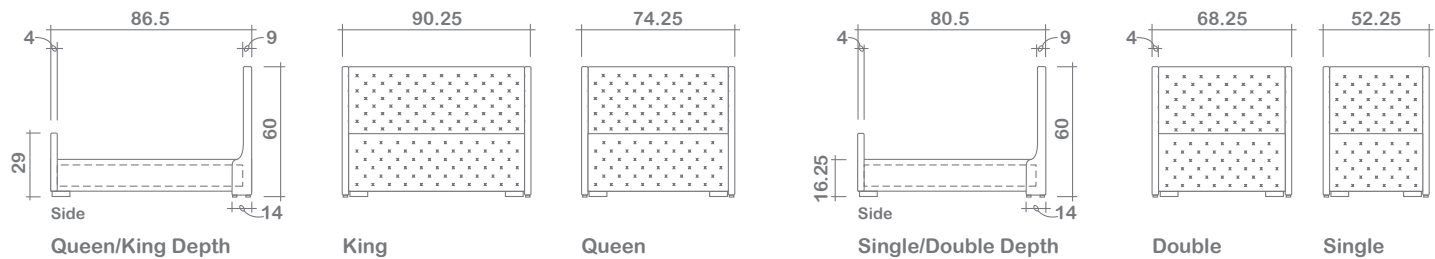

Isabelle Bed

Wings Detachable: No **King, Queen & Double Sizes:** Folding (2 halves) metal frame w/ wood slats | **Single Sizes:** Single piece metal frame w/ wood slats **Also Available:** Headboards & beds with storage (*Dimensions may vary*)

GENERAL INFORMATION:

- *dye-lot of the actual fabric and the swatch may not be exact match
- *height from top of siderails to top of slats is 2.5"
- *overall dimensions may vary +/- 1"
- *see fabric swatch for exact colour

SPECIFICATIONS:

- Body Piping:** On wings - outside facing only
- Headboard:** Deep diamond tufted, buttons; King-84, Queen-68, Double-60, Single-44, Wings-9 (all sizes inside each wing)
- Footboard:** Deep diamond tufted, buttons; King-63, Queen-51, Double-45, Single-33