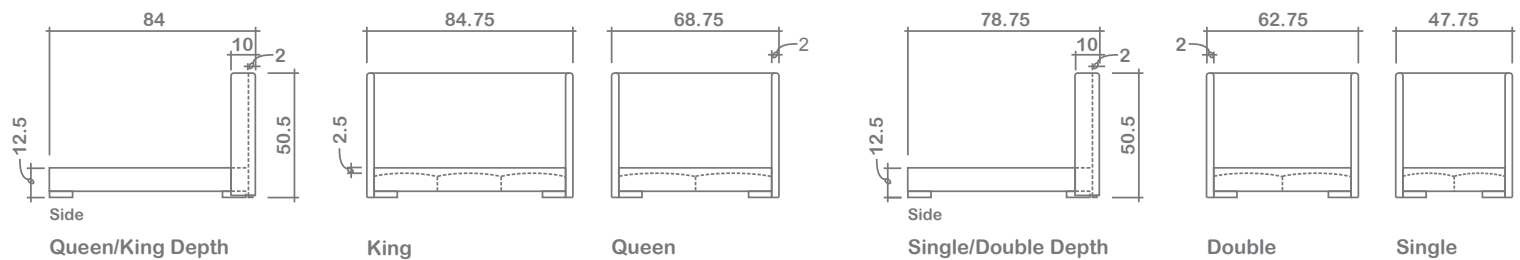

Austin Bed

*Mattress not included

Wings Detachable: No

King, Queen & Double Sizes: Folding (2 halves) metal frame w/ wood slats | **Single Size:** Single piece metal frame w/ wood slats

GENERAL INFORMATION:

- *dye-lot of the actual fabric and the swatch may not be exact match
- *height from top of siderails to top of slats is 2.5"
- *overall dimensions may vary +/- 1"
- *see fabric swatch for exact colour