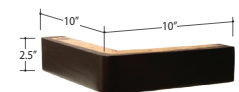

- *dye-lot of the actual fabric and the swatch may not be exact match
- *height from top of siderails to top of slats is 2.5"
- *overall dimensions may vary +/- 1"
- *see fabric swatch for exact colour

SPECIFICATIONS:

Headboard & Rails: Simple stitching

ASSEMBLY COMPONENTS:

- Footboard • Headboard • Siderails w/ hardware
- Metal frame w/ slats • Legs

LEG:

Footboard/siderails: Mike Dark

Headboard: Glides

Centre leg on slat frame:
 Metal 8.5" Black